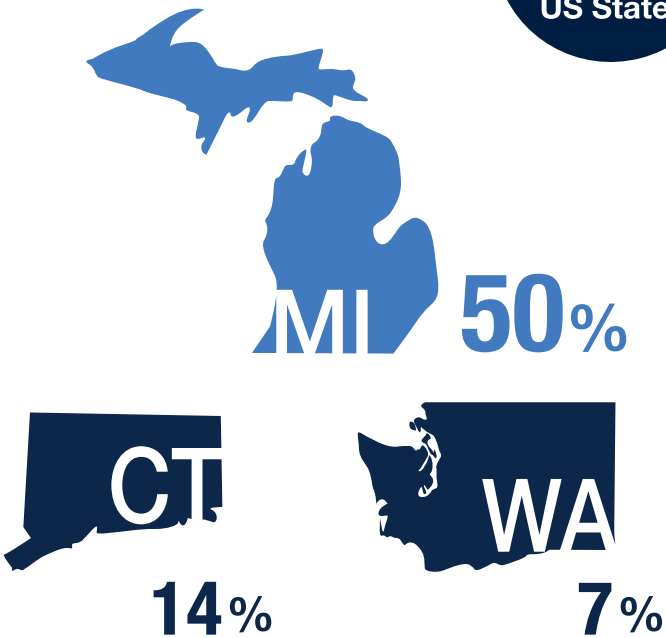

2020 FIRST DESTINATION HIGHLIGHTS

ed studies **phd**

88%

of known graduates*
found employment
in education

92%

Highly Satisfied
or Satisfied with
current position

where
are
they?

7
US States

starting
salary

average
\$74,000

length
of job search

<1 month
33%

3-6 months
42%

7+ months
25%

Other states reported: Massachusetts, Texas, Vermont, and Virginia

how grads found their jobs:
professional contacts 75%
online job boards 67%
institution/company websites 17%

hiring organizations & job titles

educational foundations & policy

University of Washington, Education
Foundations, Leadership, & Policy

Assistant Professor

Seattle, WA

educational policy, leadership & innovation